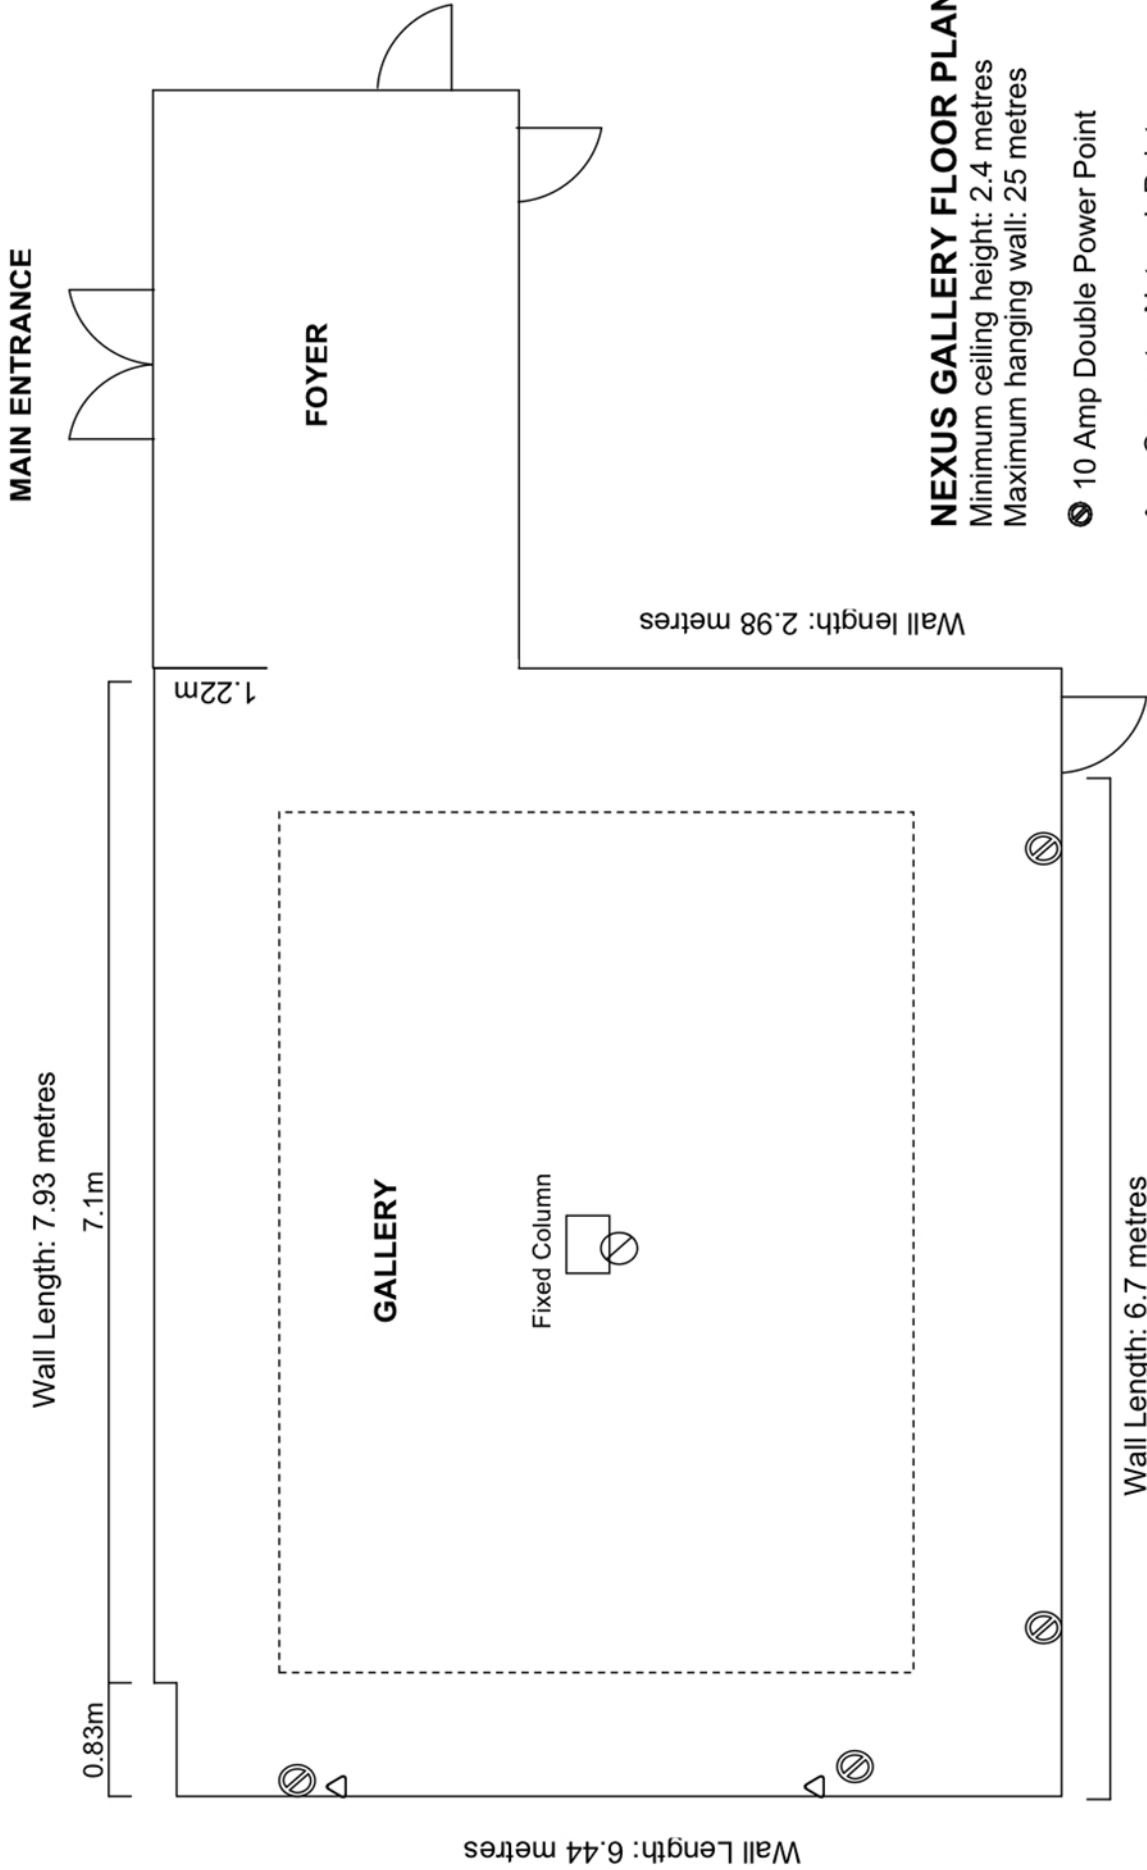

Please find attached a diagram of the Nexus Gallery

---

**MAIN ENTRANCE**

**FOYER**

**GALLERY**

Fixed Column

Wall length: 2.98 metres

Wall Length: 7.93 metres

7.1m

1.22m

0.83m

Wall Length: 6.44 metres

Wall Length: 6.7 metres

**NEXUS GALLERY FLOOR PLAN**

Minimum ceiling height: 2.4 metres

Maximum hanging wall: 25 metres