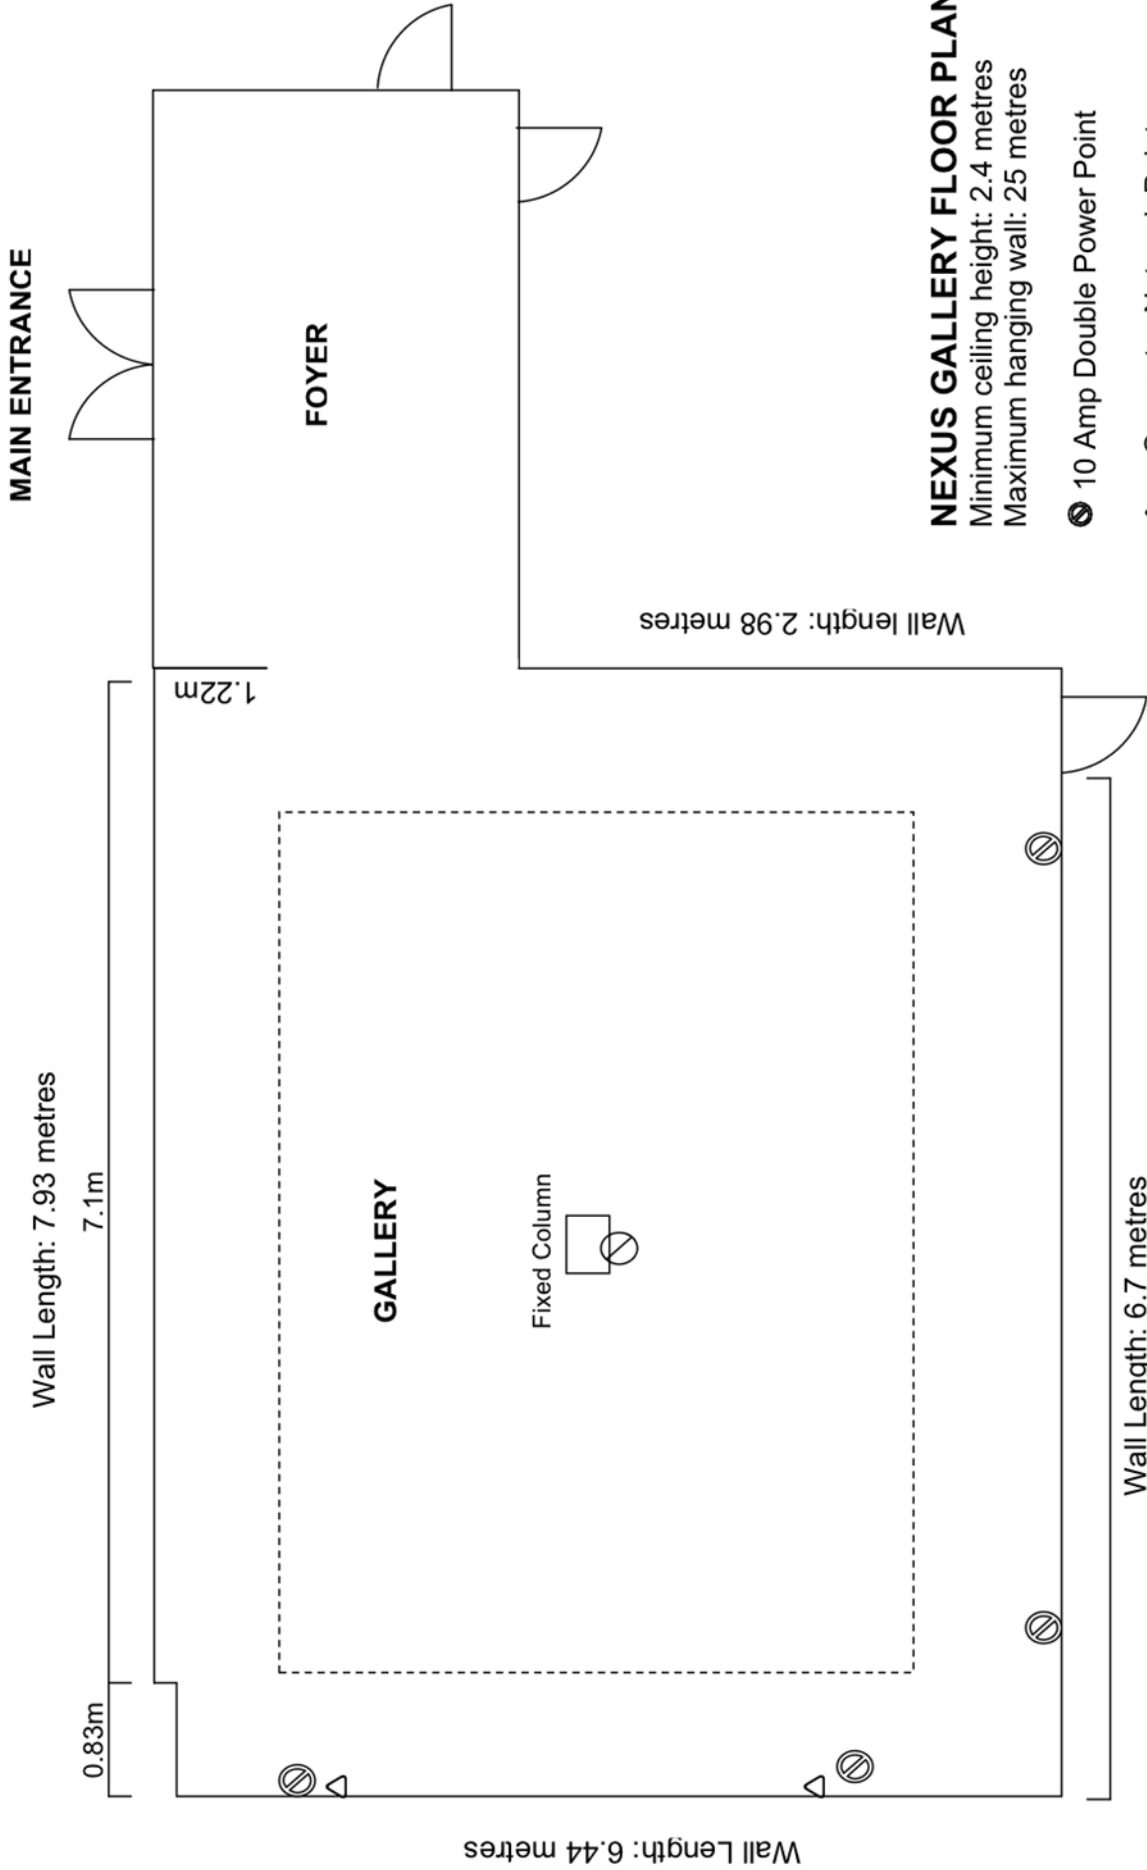

Please find attached a diagram of the Nexus Gallery

NEXUS GALLERY FLOOR PLAN

Minimum ceiling height: 2.4 metres

Maximum hanging wall: 25 metres

- ⊗ 10 Amp Double Power Point
- △ Computer Network Point
- - Lighting Track

MAIN ENTRANCE

FOYER

GALLERY

Fixed Column

Wall length: 2.98 metres

Wall Length: 7.93 metres

7.1m

1.22m

0.83m

Wall Length: 6.44 metres

Wall Length: 6.7 metres